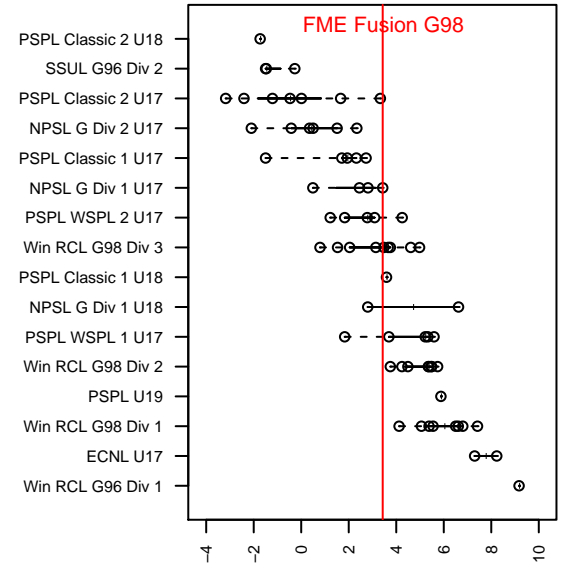

**attack and defense rating
relative to others at age
and all opponents in last 13 months**