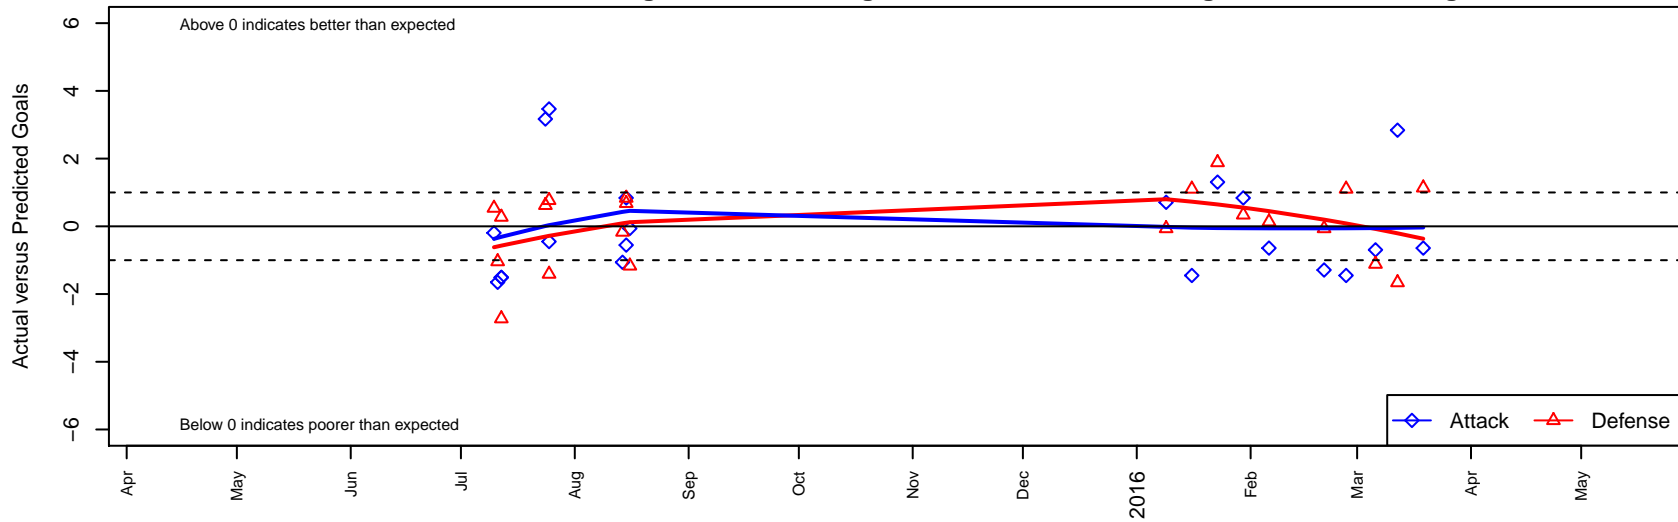

FME Fusion G98

Fife Milton Edgewood
 Fife, WA
 G98 total strength=1466
 attack=9.94 defense=10.17
 fall league = NPSL G Div 1 U17
 notes= Hegland 2015

alt names used:
 FME FUSION 98 Hegland

Venues played:
 2015 Seattle United Cup GU17-19
 2015 Sounders FC Cup GU17-19
 2015 Bigfoot Silver U18
 2015 NPSL G Division 1 U17

FME Fusion G98
 Dots are actual minus expected GF (blue circles) and GA (red triangles).
 Blue line is smoothed change in attack strength. Red is smoothed change in defense strength.

**attack and defense variance (black dot)
relative to other teams
and top 10 in region**